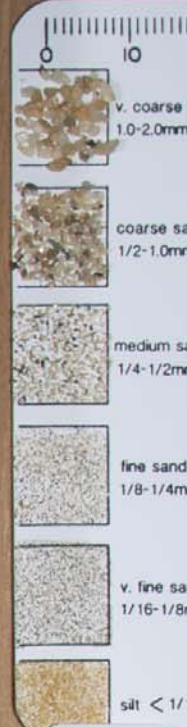

228'

250'

260'

270'

280'

290'

300'

310'

320'

330'

340'

350'

360'

370'

380'

390'

400'

410'

San Diego Aqua Culture (SDAQ) Sieve
016S002W181003-7S
Box 1 of 3 Depth: 58 ft - 410 ft

San Diego Aqua Culture (SDAQ) Sieve
016S002W181003-7S
Box 2 of 3 Depth: 420 ft - 750 ft

760'

770'

780'

790'

800'

810'

820'

830'

840'

850'

860'

870'