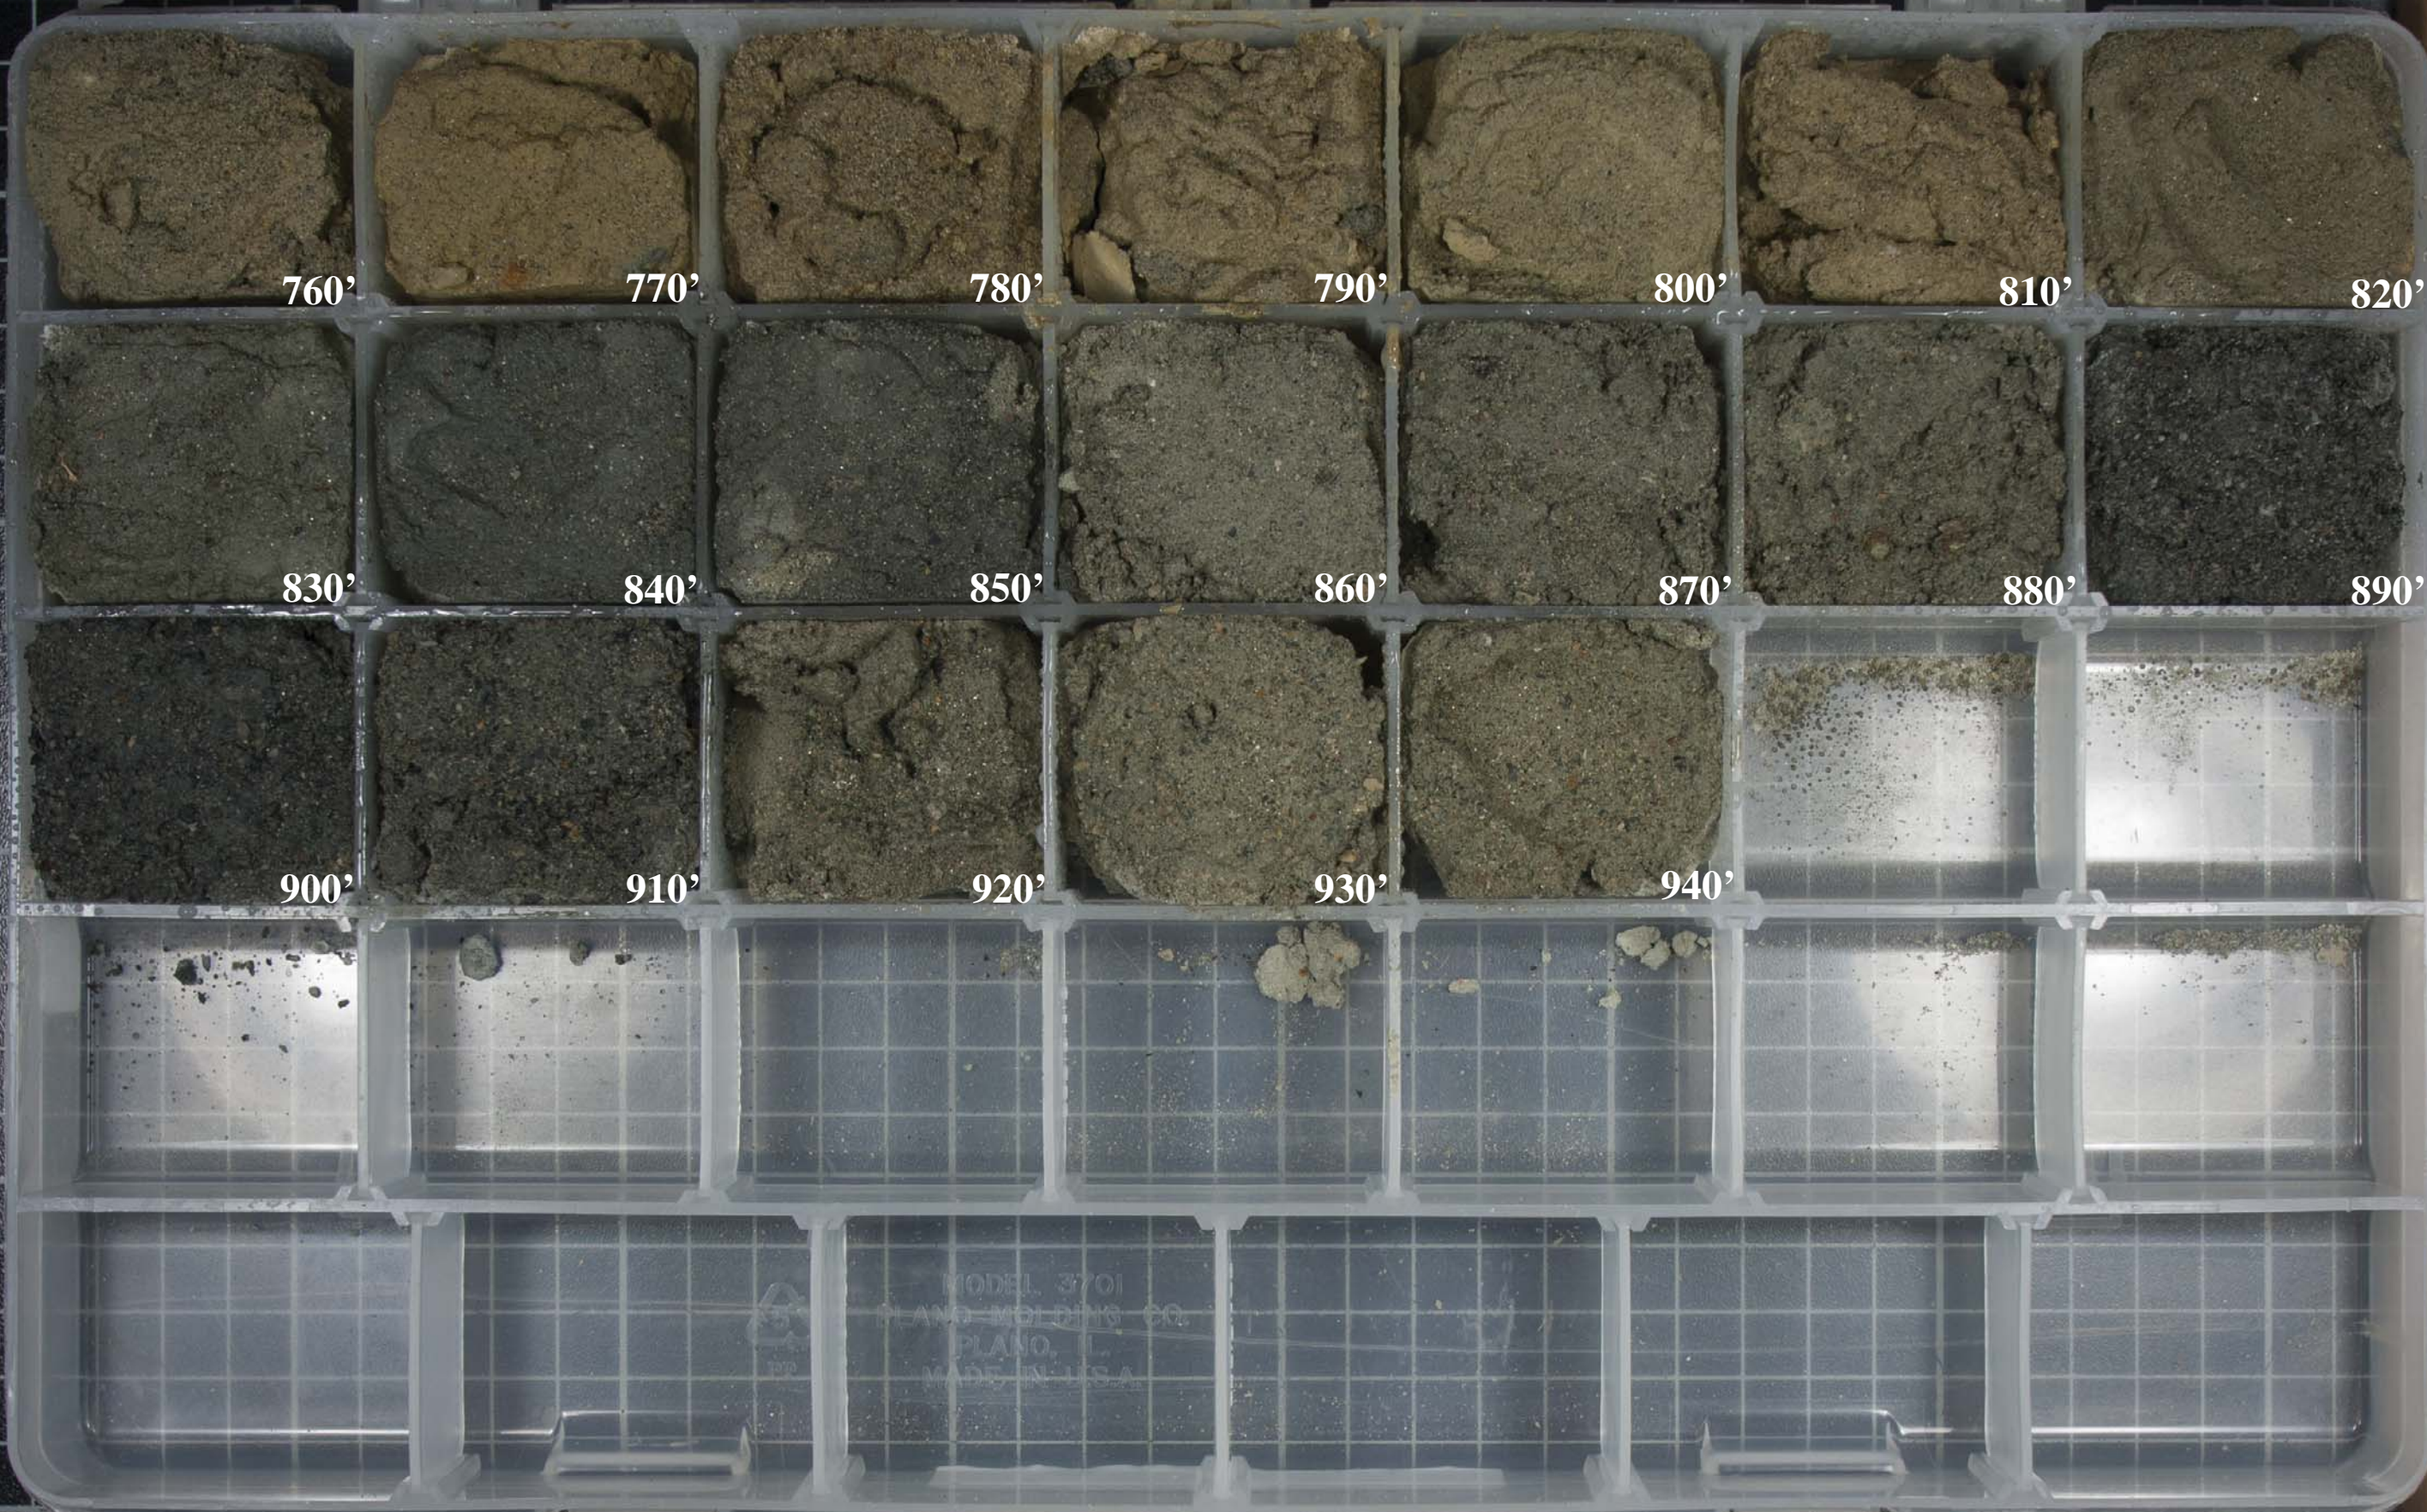

400'

410'

San Diego Aqua Culture (SDAQ) Sieve
016S002W181003-7S
Box 1 of 3 Depth: 58 ft - 410 ft

San Diego Aqua Culture (SDAQ) Sieve
016S002W181003-7S
Box 2 of 3 Depth: 420 ft - 750 ft

760'

770'

780'

790'

800'

810'

820'

830'

840'

850'

860'

870'