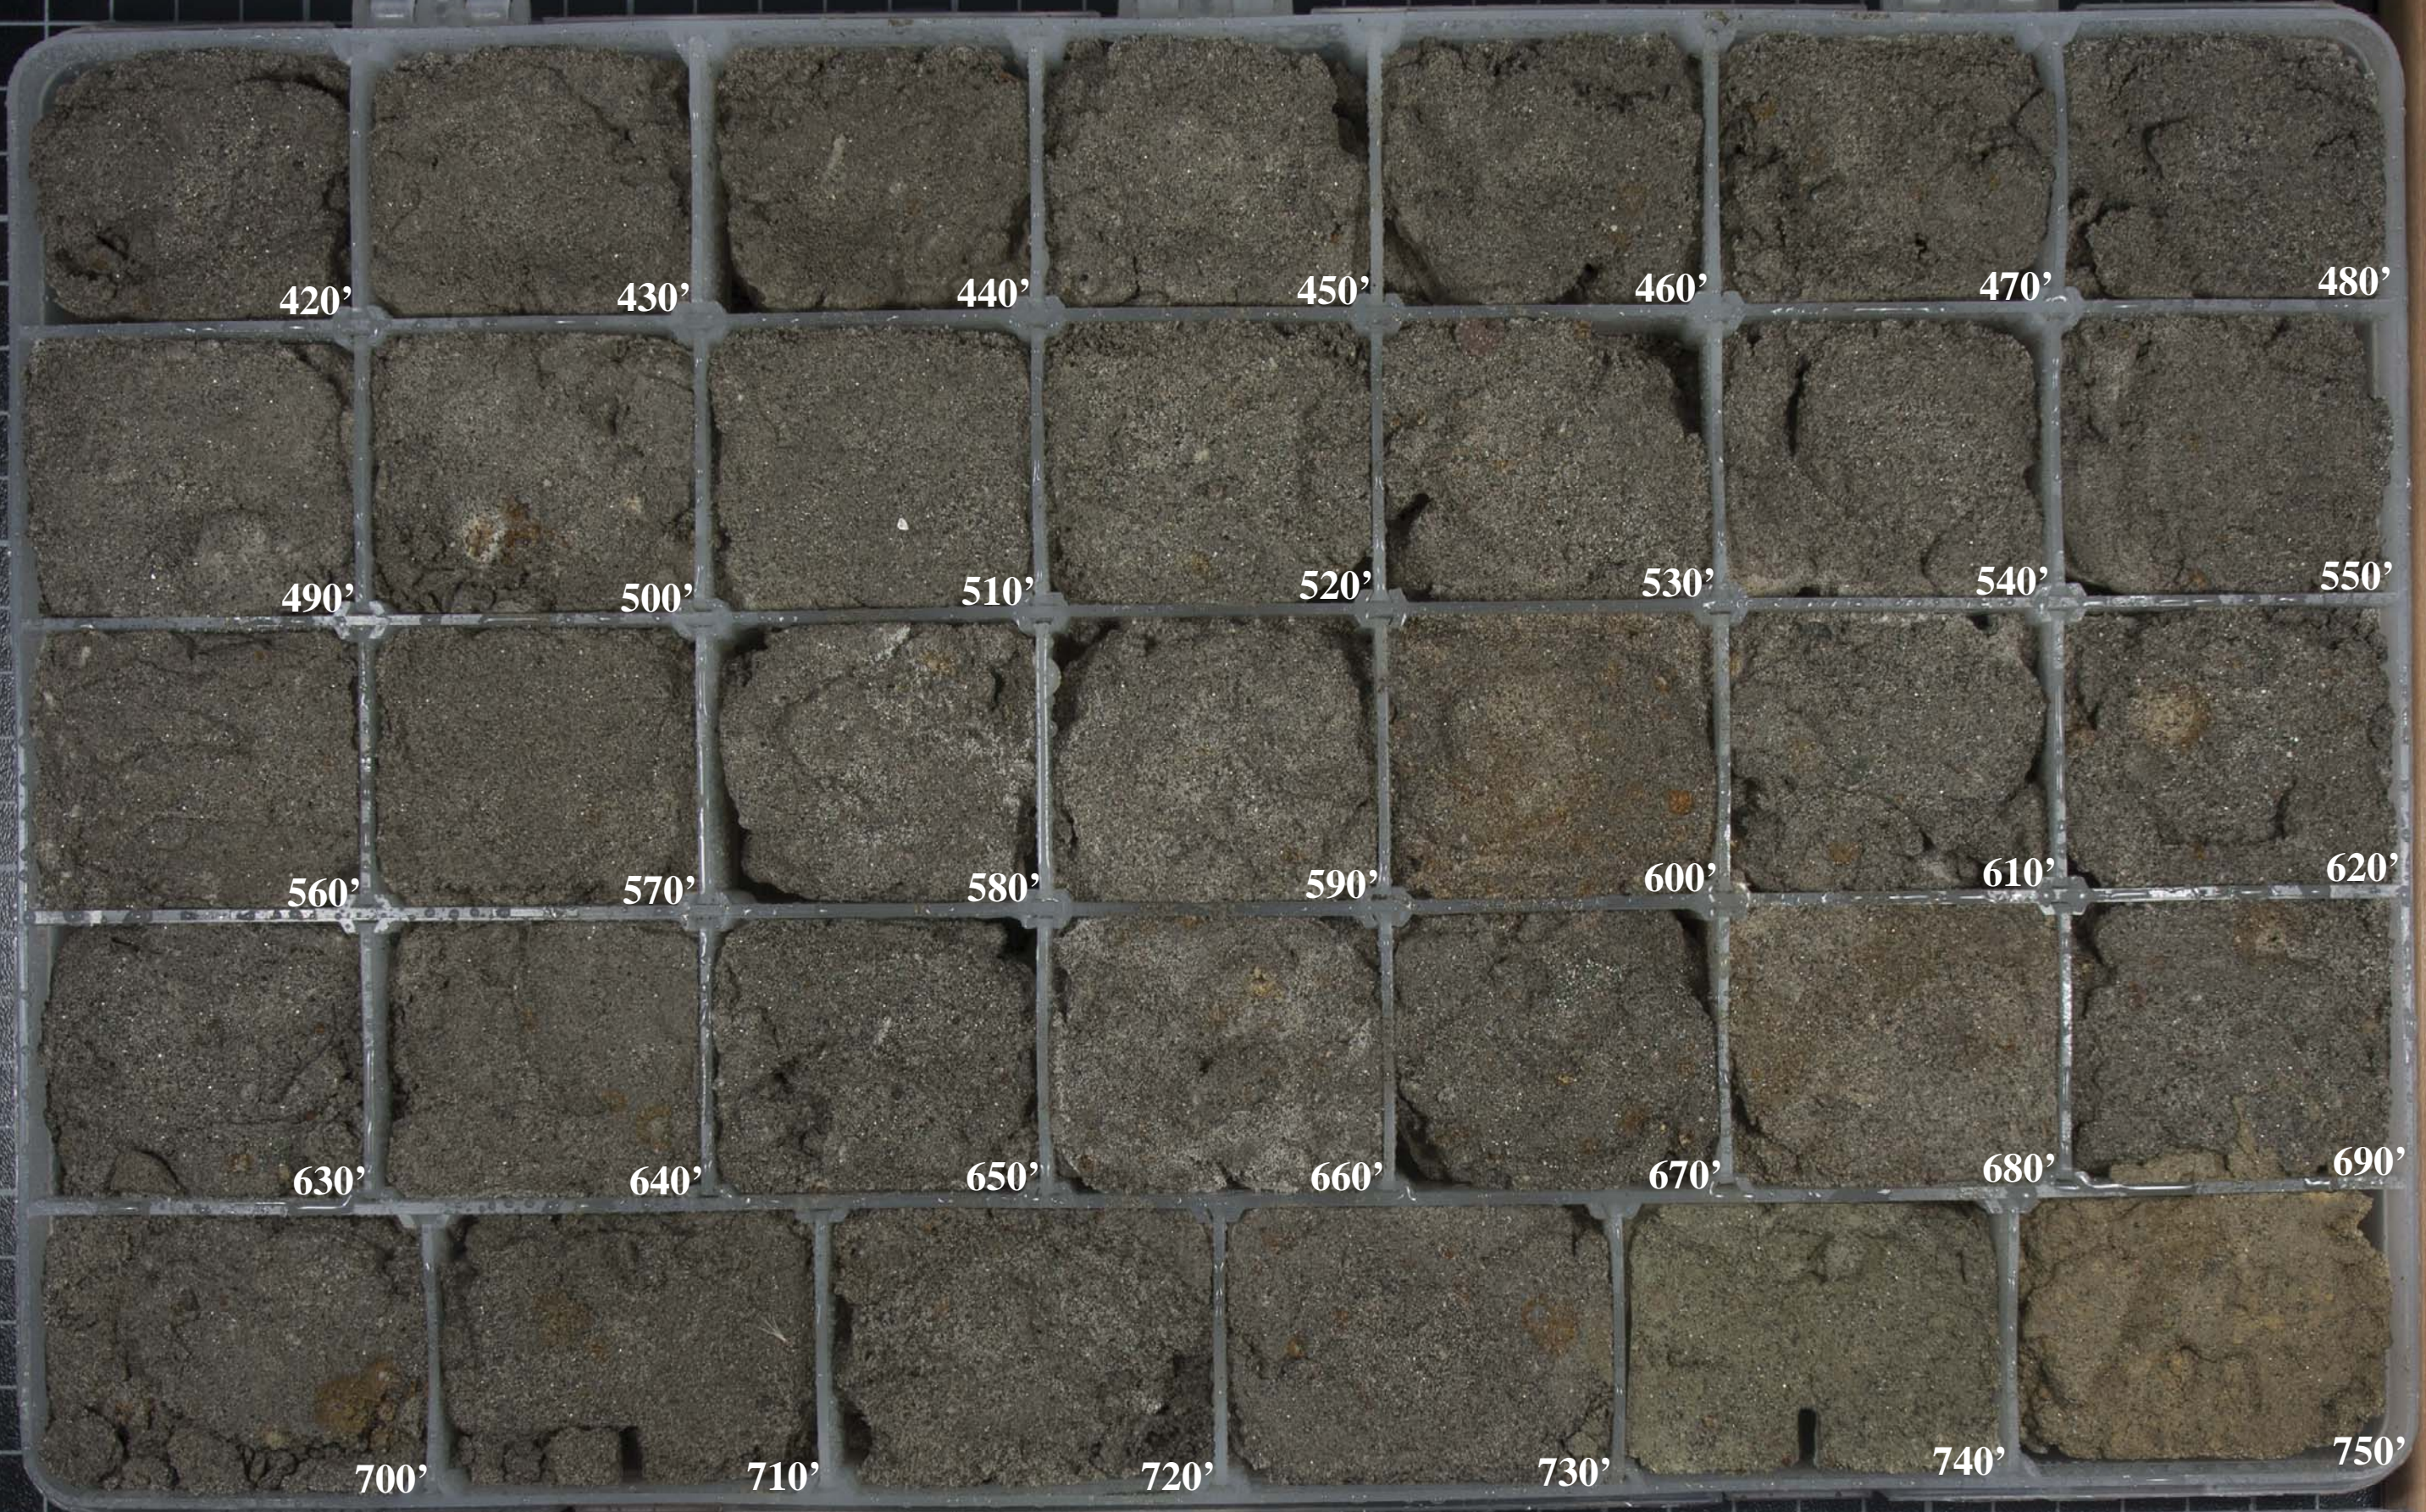

320'

330'

340'

350'

360'

370'

380'

390'

400'

410'

San Diego Aqua Culture (SDAQ) Sieve
016S002W181003-7S
Box 1 of 3 Depth: 58 ft - 410 ft

San Diego Aqua Culture (SDAQ) Sieve
016S002W181003-7S
Box 2 of 3 Depth: 420 ft - 750 ft

760'

770'

780'

790'

800'

810'

820'

830'

840'

850'

860'

870'